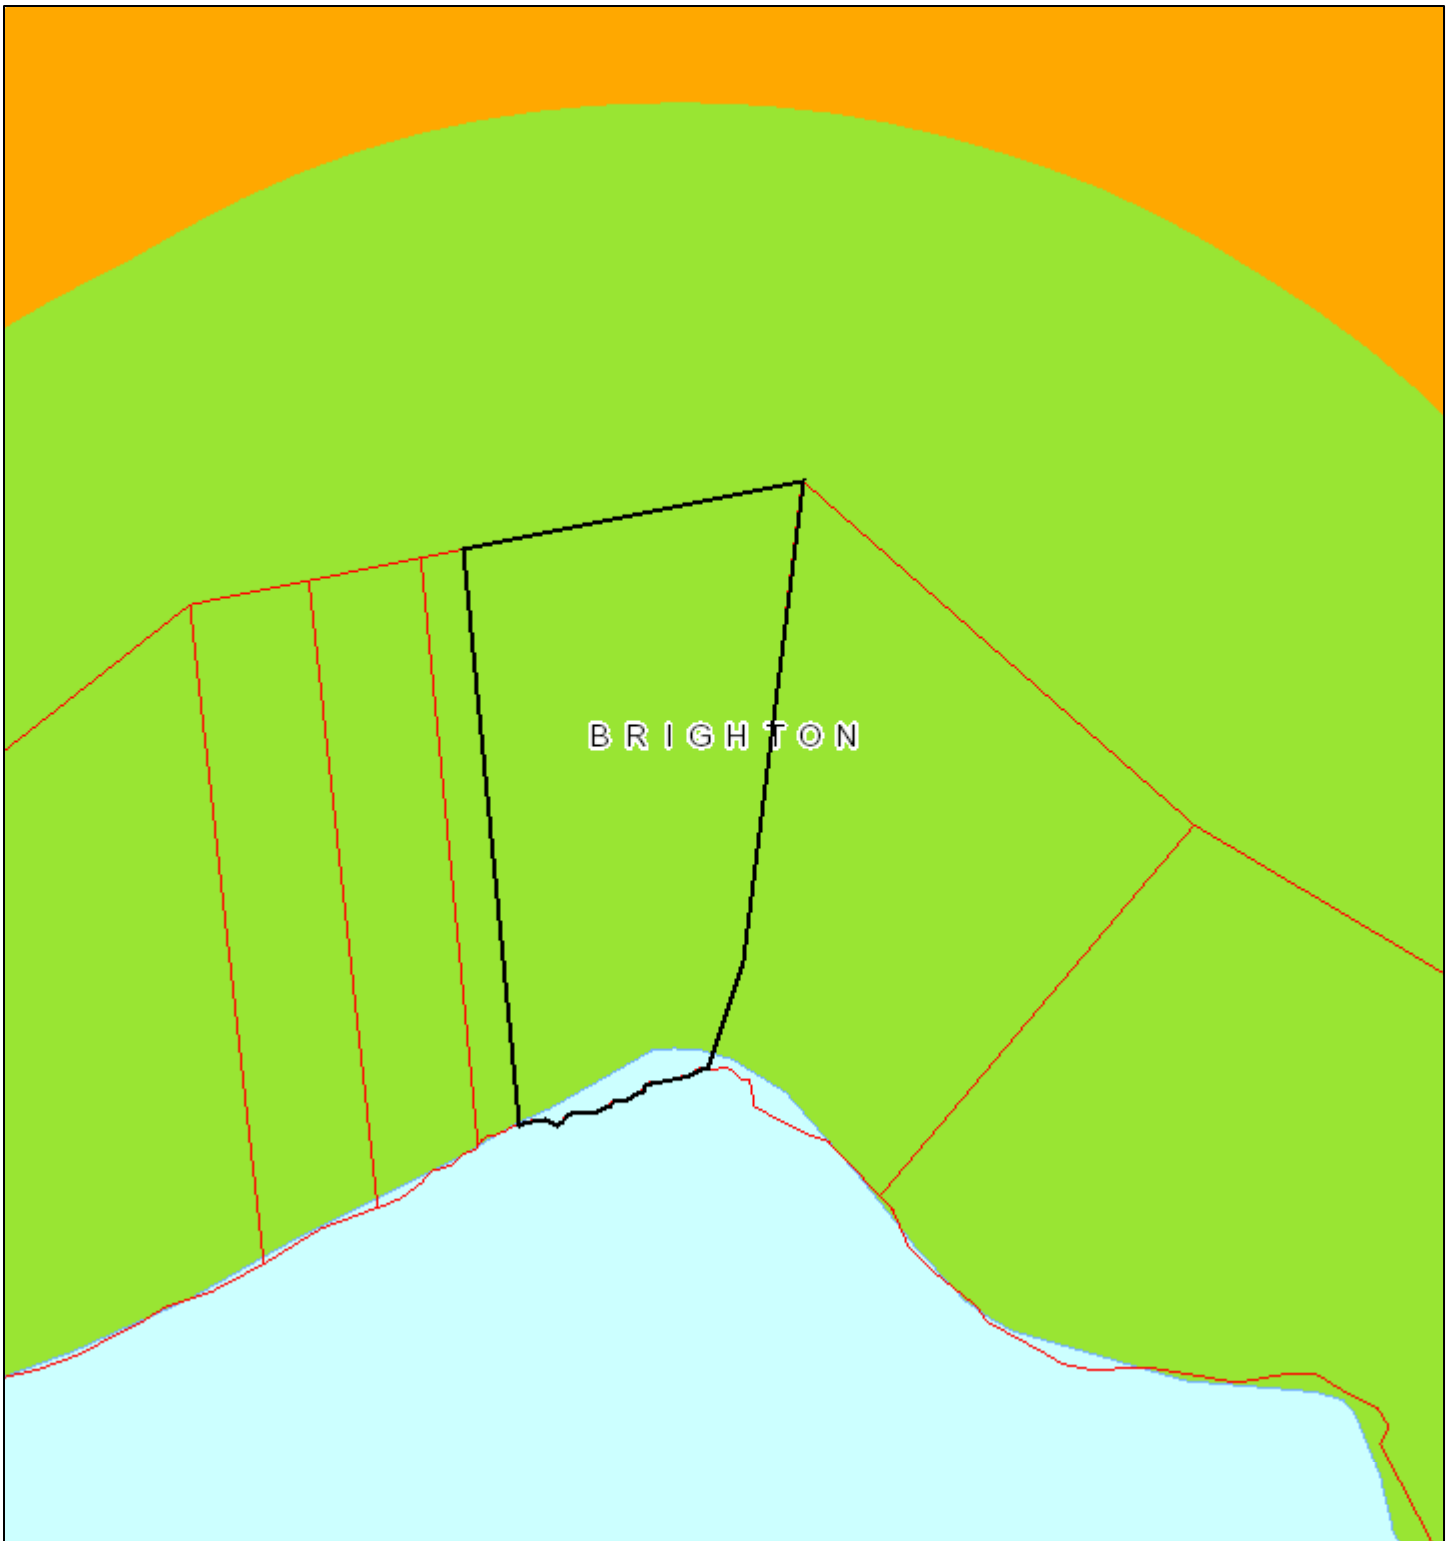

Exhibit 1

5/26/2022, 1:06:44 PM

This is advisory only, not to be used to confirm exact boundary location or for determining Agency jurisdiction.

1:4,514

- Temp Highlight Parcel(s)
- Parcels 2021
- Park Boundary Blueline

Coordinate System: WGS 1984 Web Mercator Auxiliary Sphere

NYS Adirondack Park Agency